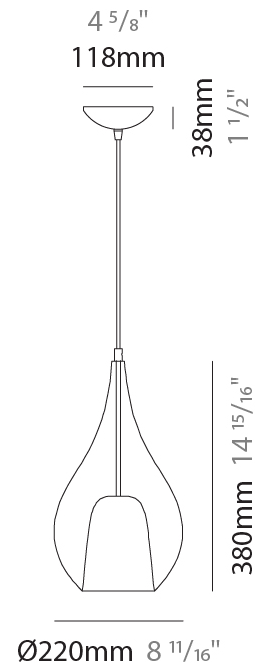

PROJECT
TYPE
SPECIFIER
QUANTITY
DATE

ZOE MONOPOINT SUSPENSION

D141122-

base number   Finish Options   Finish Options

1. To build a product code in our configurator select the specify button on the base model # product page
2. To build a manual product code on this datasheet choose from the options listed below in blue font and add the suffix to the base model #

GENERAL

Series: Zoe
Subseries: Zoe Monopoint
Partner: Cangini & Tucci
Division: Design
Installation: Suspension
Product Type: Pendant
Mounting Location: Ceiling

PHYSICAL

Shape: Teardrop
Diameter (mm): 220
Diameter (in): 8 ¹¹/₁₆
Height (mm): 380
Height (in): 14 ¹⁵/₁₆
Max. Overall Height (mm): 1880
Max. Overall Height (in): 74
Weight (kg): 1.51
Weight (lbs): 3.33
Diffuser: Glass - Opal
Fixture Finish: [AMB](#) / [BLK](#) / [BRZ](#) / [GLD](#) / [GRN](#) / [PNK](#) / [RUB](#) / [SKB](#) / [SMK](#) / [TOB](#) / [TRA](#)
Holder Finish: [CHR](#) / [MWH](#) / [MBK](#) / [BCR](#)
Fixture Material: Glass / Metal
Primary Material: Glass - Borosilicate
Cable Details: 1500mm cable

ELECTRICAL

Number of Lamps: 1
Lamp Type: LED Retrofit
Lamp Shape: A19
Bulb Included: Bulb Not Included
Max. Wattage Per Lamp (W): 16
Lamp Base: E26
Input Voltage (V): 120
Upon Request: 277Vac / GU24

LED

OPTICAL

RATINGS AND CERTIFICATIONS

Certified By: Certified for North American Standards
IP rating: IP20