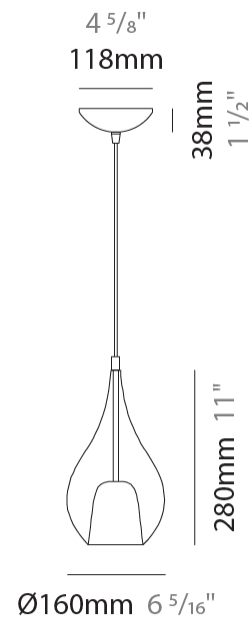

PROJECT	
TYPE	
SPECIFIER	
QUANTITY	
DATE	

ZOE MONOPOINT SUSPENSION

D141121- -
base number   Finish Options   Finish Options

1. To build a product code in our configurator select the specify button on the base model # product page
2. To build a manual product code on this datasheet choose from the options listed below in blue font and add the suffix to the base model #

GENERAL

Series: Zoe
Subseries: Zoe Monopoint
Partner: Cangini & Tucci
Division: Design
Installation: Suspension
Product Type: Pendant
Mounting Location: Ceiling

PHYSICAL

Shape: Teardrop
Diameter (mm): 160
Diameter (in): 6 ⁵/₁₆
Height (mm): 280
Height (in): 11
Max. Overall Height (mm): 1780
Max. Overall Height (in): 70 ⁷/₁₆
Weight (kg): 0.79
Weight (lbs): 1.74
Diffuser: Glass - Opal
Fixture Finish: [AMB](#) / [BLK](#) / [BRZ](#) / [GLD](#) / [GRN](#) / [PNK](#) / [RUB](#) / [SKB](#) / [SMK](#) / [TOB](#) / [TRA](#)
Holder Finish: [CHR](#) / [MWH](#) / [MBK](#) / [BCR](#)
Fixture Material: Glass / Metal
Primary Material: Glass - Borosilicate
Cable Details: 1500mm cable

ELECTRICAL

Number of Lamps: 1
Lamp Type: LED Retrofit
Bulb Included: Bulb Not Included
Max. Wattage Per Lamp (W): 5
Lamp Base: G9
Input Voltage (V): 120

LED

OPTICAL

RATINGS AND CERTIFICATIONS

Certified By: Certified for North American Standards
IP rating: IP20